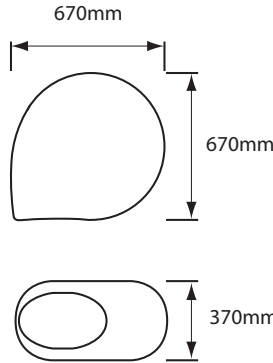

Designer	NEOZ + 2DESIGN
Year of Design	2003
IP Rating	IP51
Dimensions	670mm x 670mm x 370mm (26") x (26") x (14½")
Weight	PRO - 6 kg / 13 lb ECO - 5.49 kg / 12.7 lb
Approvals & Standards	CE, CSA, C-Tick, FCC, RoHS Compliant