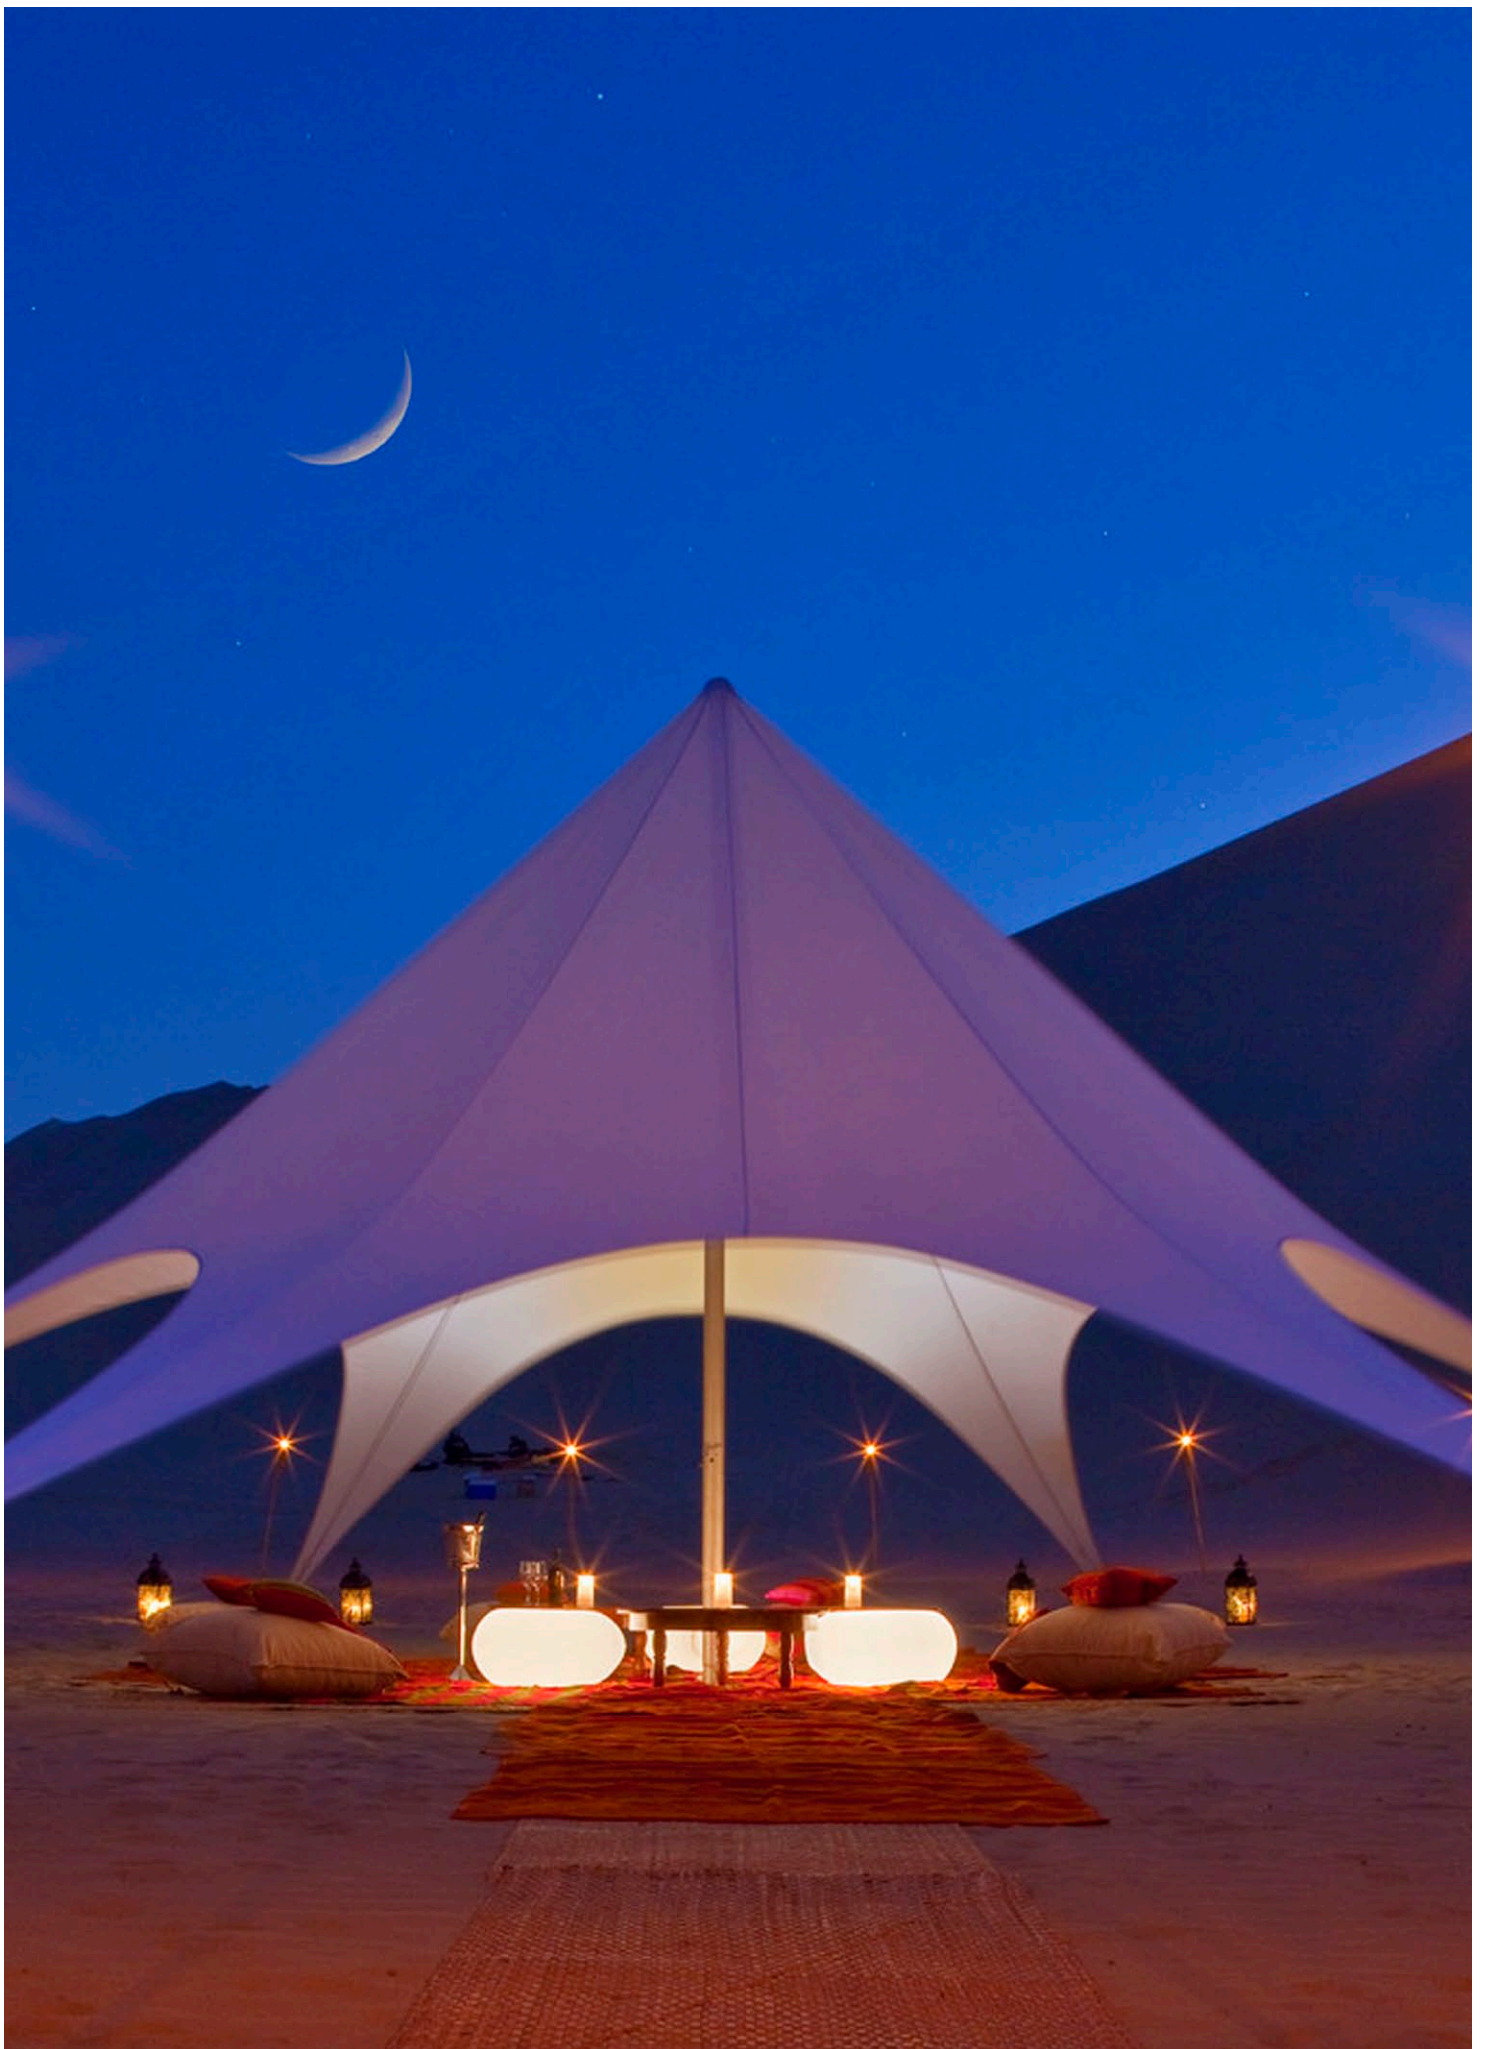

AURA ILLUMINATED FURNITURE & ICE ROUND 85
Hotel Paracas, Peru