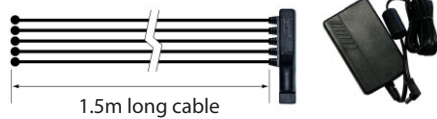

DESIGNED & MADE
IN AUSTRALIA

3 YEARS
WARRANTY

WARM WHITE OR
COLOUR LED

ALL PARTS
REPLACEABLE

INTERNATIONAL
DELIVERY

AURA ILLUMINATED FURNITURE SPECIFICATIONS

An award winning illuminated modular seat using V4 Cordless technology to provide a soft ambient glow. When the charger is connected the light will operate from mains power and simultaneously charge the battery. Choose from a selection of LED lightsources including remote controlled RGB LED.

Designer	NEOZ + 2DESIGN
Year of Design	2003
IP Rating	IP51
Dimensions	670mm x 670mm x 370mm (26") x (26") x (14½")
Weight	PRO - 6 kg / 13 lb ECO - 5.49 kg / 12.7 lb
Approvals & Standards	CE, CSA, C-Tick, FCC, RoHS Compliant

Lamp Control Unit Options

Type	Battery	Cells	Charge Time	Light Source Option	Operating Time (hours)			Brightness (lumens)	CRI*	Bulb Life (Hours)	Product Code	
					Normal mode	High	Med					Low
PRO	Sanyo Li-ion 11.1V 5200mAh 1000+ cycles**	6	8.5hrs	1.2W 12V LED	56	104	260	97+	95+	50,000+	A001P-1L	
				5W 12V LED*	11	17	33	300	95+	50,000+	A001P-5L	
				3W RGB IR LED*	20	30	60	40+	-	50,000+	A001P-3RGB	
ECO	Sanyo Li-ion 11.1V 2600mAh 1000+ cycles**	3	4.5hrs	1.2W 12V LED	28	52	130	97+	95+	50,000+	A001E-1L	
				3W RGB IR LED*	10	15	30	40+	-	50,000+	A001E-3RGB	

LIGHT SOURCE Standard NEOZ in-house designed 1W LED Array (Warm White 2700K)
Optional 5W LED Array (Warm White 2700K)

COLOUR RENDERING INDEX (CRI) The quantitative measure of the ability of a light source to reproduce the colors of various objects faithfully in comparison with an ideal or natural light source. The highest possible CRI is 100.

POWER SOURCE 100 - 240V Switch-Mode Electronic Power Supply
Approved for worldwide usage supplied with appropriate mains electric plug type

Recharging Options

15W charger
1 Illuminated Furniture