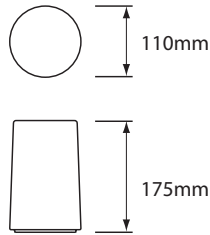

# ICE ROUND 100 SPECIFICATIONS

The Ice Round 100 features a pressed frosted glass diffuser in a round tapered cylindrical shape providing a soft omni directional ambient light.

Designer Peter Ellis, Jackie Chan  
 Year of Design 2006  
 IP Rating IP52  
 Dimensions 175mm x 110mm (7") x (4½")  
 Weight PRO - 1.64 kg / 3.6 lb  
 ECO - 1.53 kg / 3.4 lb  
 UNO - 1.41 kg / 3.1 lb  
 Approvals & Standards CE, CSA, C-Tick, FCC, RoHS Compliant