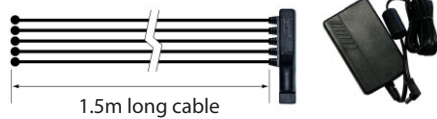

DESIGNED & MADE
IN AUSTRALIA

3 YEARS
WARRANTY

WARM WHITE OR
COLOUR LED

ALL PARTS
REPLACEABLE

INTERNATIONAL
DELIVERY

AURA MINI ILLUMINATED FURNITURE SPECIFICATIONS

A mini version of the Aura, an award winning illuminated modular seat, using V4 Cordless technology to provide a soft ambient glow. When the charger is connected the light will operate from mains power and simultaneously charge the battery. Choose from a selection of LED lightsources including remote controlled RGB LED.

Designer	NEOZ + 2DESIGN
Year of Design	2010
IP Rating	IP51
Dimensions	380mm x 380mm x 240mm (15") x (15") x (9½")
Weight	PRO - 2.94 kg / 6.45 lb ECO - 2.83 kg / 6.15 lb
Approvals & Standards	CE, CSA, C-Tick, FCC, RoHS Compliant

Lamp Control Unit Options

Type	Battery	Cells	Charge Time	Light Source Option	Operating Time (hours)			Brightness (lumens)	CRI*	Bulb Life (Hours)	Product Code	
					Normal mode	High	Med					Low
PRO	Sanyo Li-ion 11.1V 5200mAh 1000+ cycles**	6	8.5hrs	1.2W 12V LED	56	104	260	97+	95+	50,000+	A006P-1L	
				5W 12V LED*	11	17	33	300	95+	50,000+	A006P-5L	
				3W RGB IR LED*	20	30	60	40+	-	50,000+	A006P-3RGB	
ECO	Sanyo Li-ion 11.1V 2600mAh 1000+ cycles**	3	4.5hrs	1.2W 12V LED	28	52	130	97+	95+	50,000+	A006E-1L	
				3W RGB IR LED*	10	15	30	40+	-	50,000+	A006E-3RGB	

LIGHT SOURCE Standard NEOZ in-house designed 1W LED Array (Warm White 2700K)
Optional 5W LED Array (Warm White 2700K)

COLOUR RENDERING INDEX (CRI) The quantitative measure of the ability of a light source to reproduce the colors of various objects faithfully in comparison with an ideal or natural light source. The highest possible CRI is 100.

POWER SOURCE 100 - 240V Switch-Mode Electronic Power Supply
Approved for worldwide usage supplied with appropriate mains electric plug type

Recharging Options

15W charger
1 Illuminated Furniture