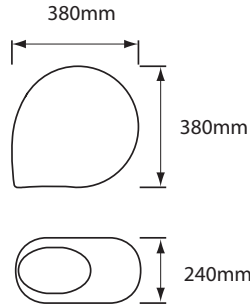

Designer	NEOZ + 2DESIGN
Year of Design	2010
IP Rating	IP51
Dimensions	380mm x 380mm x 240mm (15") x (15") x (9½")
Weight	PRO - 2.94 kg / 6.45 lb ECO - 2.83 kg / 6.15 lb
Approvals & Standards	CE, CSA, C-Tick, FCC, RoHS Compliant