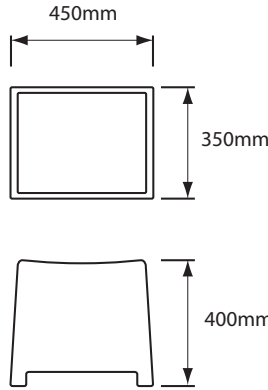

Designer NEOZ + JOIN
 Year of Design 2003
 IP Rating IP51
 Dimensions 450mm x 350mm x 400mm (17¾" x 13¾" x 15¾")
 Weight PRO - 4.5kg / 9.9lb
 ECO - 4.39 kg / 9.6 lb
 Approvals & Standards CE, CSA, C-Tick, FCC, RoHS Compliant