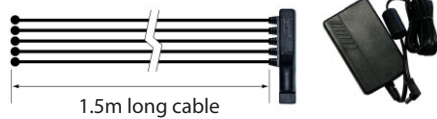

ROMBI LIT ILLUMINATED FURNITURE SPECIFICATIONS

An illuminated seat using V4 Cordless technology to provide a soft ambient glow. When the charger is connected the light will operate from mains power and simultaneously charge the battery. Choose from a selection of LED light sources including remote controlled RGB LED.

Designer NEOZ + JOIN
Year of Design 2003
IP Rating IP51
Dimensions 450mm x 350mm x 400mm (17¾" x 13¾" x 15¾")
Weight PRO - 4.5kg / 9.9lb
ECO - 4.39 kg / 9.6 lb
Approvals & Standards CE, CSA, C-Tick, FCC, RoHS Compliant

Lamp Control Unit Options

Type	Battery	Cells	Charge Time	Light Source Option	Operating Time (hours)			Brightness (lumens)	CRI*	Bulb Life (Hours)	Product Code	
					Normal mode	High	Med					Low
PRO	Sanyo Li-ion 11.1V 5200mAh 1000+ cycles**	6	8.5hrs	1.2W 12V LED	56	104	260	97+	95+	50,000+	R001FP-1L	
				5W 12V LED*	11	17	33	300	95+	50,000+	R001FP-5L	
				3W RGB IR LED*	20	30	60	40+	-	50,000+	R001FP-3RGB	
ECO	Sanyo Li-ion 11.1V 2600mAh 1000+ cycles**	3	4.5hrs	1.2W 12V LED	28	52	130	97+	95+	50,000+	R001FE-1L	
				3W RGB IR LED*	10	15	30	40+	-	50,000+	R001FE-3RGB	

LIGHT SOURCE Standard NEOZ in-house designed 1W LED Array (Warm White 2700K)
Optional 5W LED Array (Warm White 2700K)

COLOUR RENDERING INDEX (CRI) The quantitative measure of the ability of a light source to reproduce the colors of various objects faithfully in comparison with an ideal or natural light source. The highest possible CRI is 100.

POWER SOURCE 100 - 240V Switch-Mode Electronic Power Supply
Approved for worldwide usage supplied with appropriate mains electric plug type

Recharging Options

15W charger
1 Illuminated Furniture

50W charger &
5-way Distributor (Long)
5 Illuminated Furniture

Charging Detail