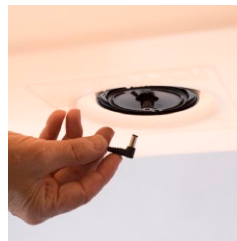

Charging Detail

Charger / Power Supply: 100 - 240V Switch-Mode Electronic Power Supply. Approved for worldwide usage supplied with appropriate mains electric plug type.