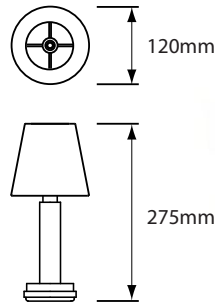

Designer Peter Ellis, Tammy Chiew

Year of Design 2014

IP Rating IP30

Dimensions 275mm x 120mm  
(10¾" x 4¾")

Weight 0.80 kg / 0.75 lb

Approvals & Standards CE, CSA, C-Tick, FCC,  
RoHS Compliant

Lacquered  
Solid Brass with  
Fabric Shade