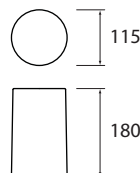

Dimensions
180mm x 115mm
(7") x (4½")

Weight
PRO - 1.32 kg / 2.9 lb
ECO - 1.21 kg / 2.6 lb

Colour

- Amber
- Ruby
- Sapphire
- Opal

IP Rating
IP54

Material
Hand-made Resin

Product Code
C020P (PRO)
C020E (ECO)