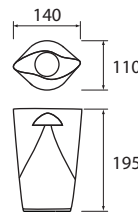

CE, CSA, C-Tick, FCC, RoHS Compliant

Dimensions

195mm x 140mm x 110mm
(7¾" x 5½" x 4½")

Weight

PRO - 1.42 kg / 3.2 lb
ECO - 1.31 kg / 2.9 lb

Surface Finish

Natural Clear

IP Rating