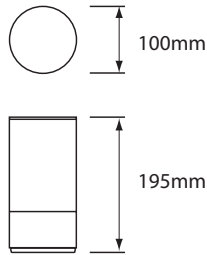

## COLLINS SPECIFICATIONS

Rechargeable battery table lamp with brushed stainless steel base and top with opal diffuser providing soft ambient light.

Designer	Peter Ellis
Year of Design	1999
IP Rating	IP52
Dimensions	195mm x 100mm (7¾" x 4")
Weight	PRO - 0.73 kg / 1.6 lb ECO - 0.62 kg / 1.4 lb UNO - 0.50 kg / 1.1 lb
Approvals & Standards	CE, CSA, C-Tick, FCC, RoHS Compliant