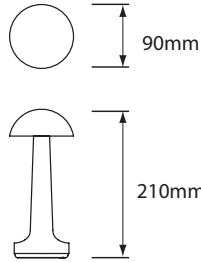

Year of Design 2013

IP Rating IP52

Dimensions 210mm x 90mm  
(8¼" x 3½")

Weight 0.23 kg / 0.50 lb

Approvals & Standards CE, CSA, C-Tick, FCC, RoHS Compliant

Anodised  
Aluminium

Lacquered  
Brass

Lacquered  
Copper