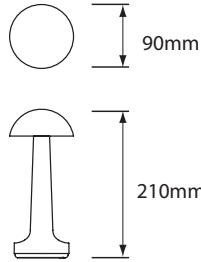

Designer Peter Ellis, Tammy Chiew

Year of Design 2013

IP Rating IP52

Dimensions 210mm x 90mm  
(8¼" x 3½")

Weight 0.26 kg / 0.57 lb

Approvals & Standards CE, CSA, C-Tick, FCC, RoHS Compliant

Anodised  
Aluminium