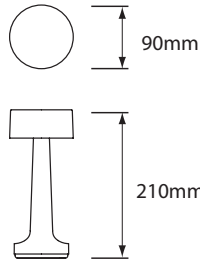

Year of Design 2013

IP Rating IP52

Dimensions 210mm x 90mm  
(8¼" x 3½")

Weight 0.26 kg / 0.57 lb

Approvals & Standards CE, CSA, C-Tick, FCC, RoHS Compliant

Anodised  
Aluminium

Lacquered  
Brass

Lacquered  
Copper