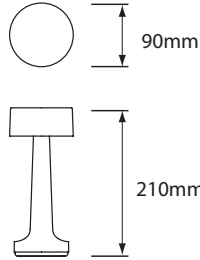

Designer Peter Ellis, Tammy Chiew

Year of Design 2013

IP Rating IP52

Dimensions 210mm x 90mm
(8¼" x 3½")

Weight 0.26 kg / 0.57 lb

Approvals & Standards CE, CSA, C-Tick, FCC, RoHS Compliant

Anodised
Aluminium