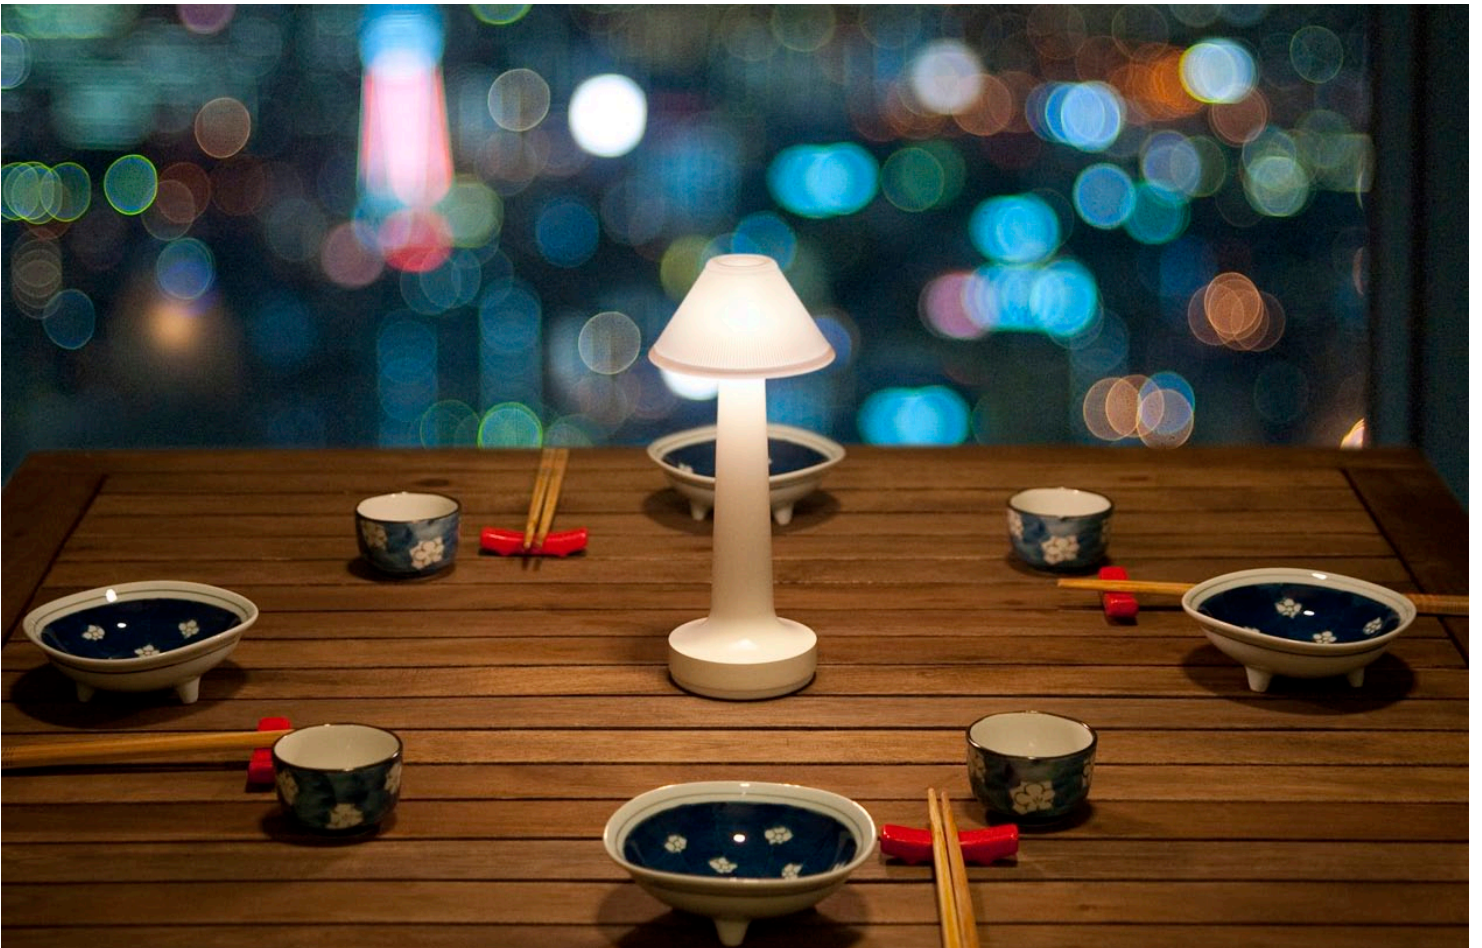

COOEE 3 - COPPER & ANTIQUE BRONZE
Trattoria Gran Bocca, Tokyo

COOEE 3 - IVORY
Installation