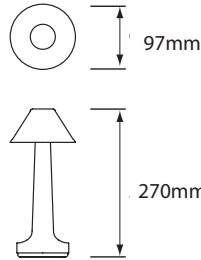

Designer Peter Ellis, Tammy Chiew

Year of Design 2013

IP Rating IP52

Dimensions 220mm x 97mm
(8½" x 3½")

Weight 0.23 kg / 0.50 lb

Approvals & Standards CE, CSA, C-Tick, FCC,
RoHS Compliant

Anodised
Aluminium