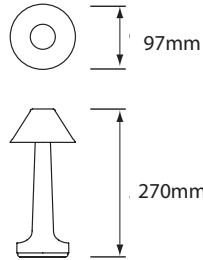

IP Rating IP52

Dimensions 220mm x 97mm  
(8½" x 3½")

Weight 0.23 kg / 0.50 lb

Approvals & Standards CE, CSA, C-Tick, FCC, RoHS Compliant

Anodised  
Aluminium

Lacquered  
Brass

Lacquered  
Copper

Baked Enamel  
Ivory