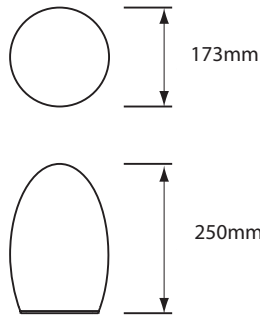

Designer Peter Ellis, Gabriel Tam
 Year of Design 2014
 IP Rating IP52
 Dimensions 250mm x 173mm (9 3/4" x 6 3/4")
 Weight PRO - 1.70 kg / 3.8 lb
 ECO - 1.60 kg / 3.5 lb
 UNO - 1.40 kg / 3.0 lb
 Approvals & Standards CE, CSA, C-Tick, FCC, RoHS Compliant