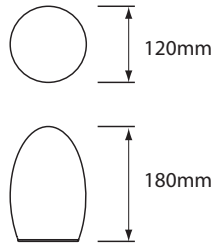

## EGG SMALL SPECIFICATIONS

Small hand blown frosted glass diffuser in the classic NEOZ Egg shape, providing a beautiful omni-directional soft ambient light.

Designer	Peter Ellis
Year of Design	1998
IP Rating	IP52
Dimensions	180mm x 120mm (7½") x (4¾")
Weight	PRO - 1.00 kg / 2.2 lb ECO - 0.89 kg / 2.0 lb UNO - 0.77 kg / 1.7 lb
Approvals & Standards	CE, CSA, C-Tick, FCC, RoHS Compliant