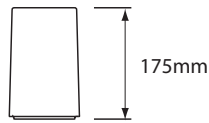

Designer Peter Ellis, Gabriel Tam

Year of Design 2008

IP Rating IP52

Dimensions 175mm x 115mm  
(7" x 4½")

Weight PRO - 1.20 kg / 2.6 lb  
ECO - 1.09 kg / 2.3 lb  
UNO - 0.97kg / 2.0lb

Approvals & Standards CE, CSA, C-Tick, FCC,  
RoHS Compliant