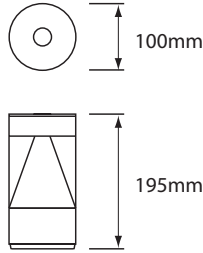

Designer	Peter Ellis
Year of Design	2005
IP Rating	IP52
Dimensions	195mm x 100mm (7¾" x 4")
Weight	PRO - 0.85 kg / 1.9 lb ECO - 0.74 kg / 1.6 lb UNO - 0.62kg / 1.3lb
Approvals & Standards	CE, CSA, C-Tick, FCC, RoHS Compliant