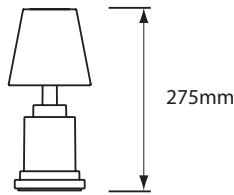

DESIGNED & MADE
IN AUSTRALIA

3 YEARS
WARRANTY

LED OR
HALOGEN

ALL PARTS
REPLACEABLE

INTERNATIONAL
DELIVERY

RITZ SPECIFICATIONS

Handmade parchment shade on a solid forged and polished brass base, this classic cordless lamp provides direct downlight and soft diffused sidelight. Available in natural brass or plated satin nickel finish.

Designer Peter Ellis, Jackie Chan,
Tessa Kennedy Associates

Year of Design 2001

IP Rating IP30

Dimensions 275mm x 125mm
(11" x 5")

Weight PRO - 2.00 kg / 4.4 lb
ECO - 1.89 kg / 4.1 lb
UNO - 1.77 kg / 3.8 lb

Approvals & Standards CE, CSA, C-Tick, FCC,
RoHS Compliant

125mm

275mm

Lamp Control Unit Options

Type	Battery	Cells	Charge Time	Light Source Option	Operating Time (hours) Normal mode			Operating Time (hours) Candle mode			Brightness (lumens)	CRI*	Bulb Life (Hours)	Product Code
					High	Med	Low	High	Med	Low				
UNO	Sanyo Li-ion 3.7V 2600mAh 1000+ cycles	1	5.5hrs	1W 3.7V LED	13	35	130	17	35	160	65+	95+	50,000+	C021U-1L
ECO	Sanyo Li-ion 11.1V 2600mAh 1000+ cycles	3	4.5hrs	1W 12V LED	30	54	130	44	75	180	85+	95+	50,000+	C021E-1L
PRO	Sanyo Li-ion 11.1V 5200mAh 1000+ cycles	6	8.5hrs	1W 12V LED	66	116	310	88	150	350	85+	95+	50,000+	C021P-1L
				5W 12V LED*	11	17	33	14	21	40	130	95+	50,000+	C021P-5H
				5W Halogen*	11	17	33	14	20	40	55	100	4000+	C021P-10H
				10W Halogen*	6	9	17	8	11	24	130	100	4000+	C021P-5L

LIGHT SOURCE

Standard NEOZ in-house designed 1W LED Array (Warm White 2700K)
Optional 5W LED or Osram 5W & 10W Halogen (2700K)*

COLOUR RENDERING INDEX (CRI)

The quantitative measure of the ability of a light source to reproduce the colors of various objects faithfully in comparison with an ideal or natural light source. The highest possible CRI is 100.

POWER SOURCE